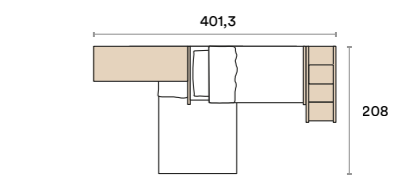

- Soppalco / Overhead structure Icaro
- Letto / Bed Anthony
- Scrivania / Desk Florence
- Sopralzo / Add-on units Aries
- Cubolotto / Cube Domino
- Pomello / Knob Orione argento
- Sedia / Chair Akire