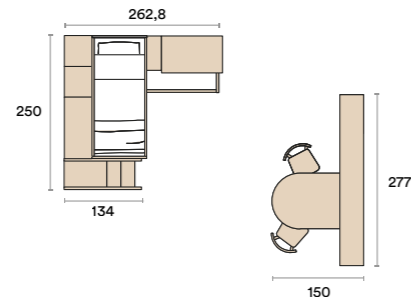

AC 141

AC 141

Soppalco / Overhead structure Morfeo
 Letto / Bed Dafne
 Piano sagomato a misura / Custom-size shaped tops
 Gamba / Leg Florence
 Maniglia / Handle Handy
 Sedia / Chair Jasmine

AC 142

Variante con sedia Jasmine / Variant with Jasmine chair