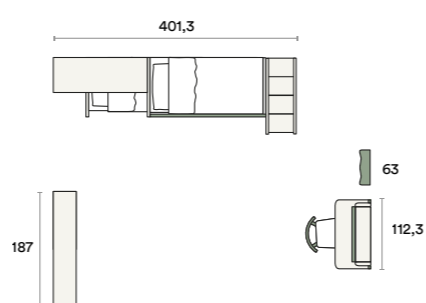

AC 141

AC 141

Soppalco / Overhead structure Morfeo
 Letto / Bed Dafne
 Piano sagomato a misura / Custom-size shaped tops
 Gamba / Leg Florence
 Maniglia / Handle Handy
 Sedia / Chair Jasmine

AC 142

Variante con sedia Jasmine / Variant with Jasmine chair