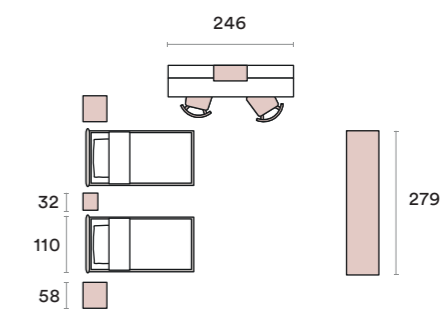

Romantic suggestions, wisely dosed delicate finishes.
A bedroom collection for an ideal space to grow and dream.

AC 101

AC 101

Letto / Bed Adagio
 Gruppo / Bedroom set Solid
 Pannello sagomato a disegno con
 sostegni Elle e gambe Florence /
 Designed shaped panels with Elle
 supports and Florence legs
 Maniglia / Handle Aster
 Mensole / Shelves Podio
 Sedia / Chair Noemi